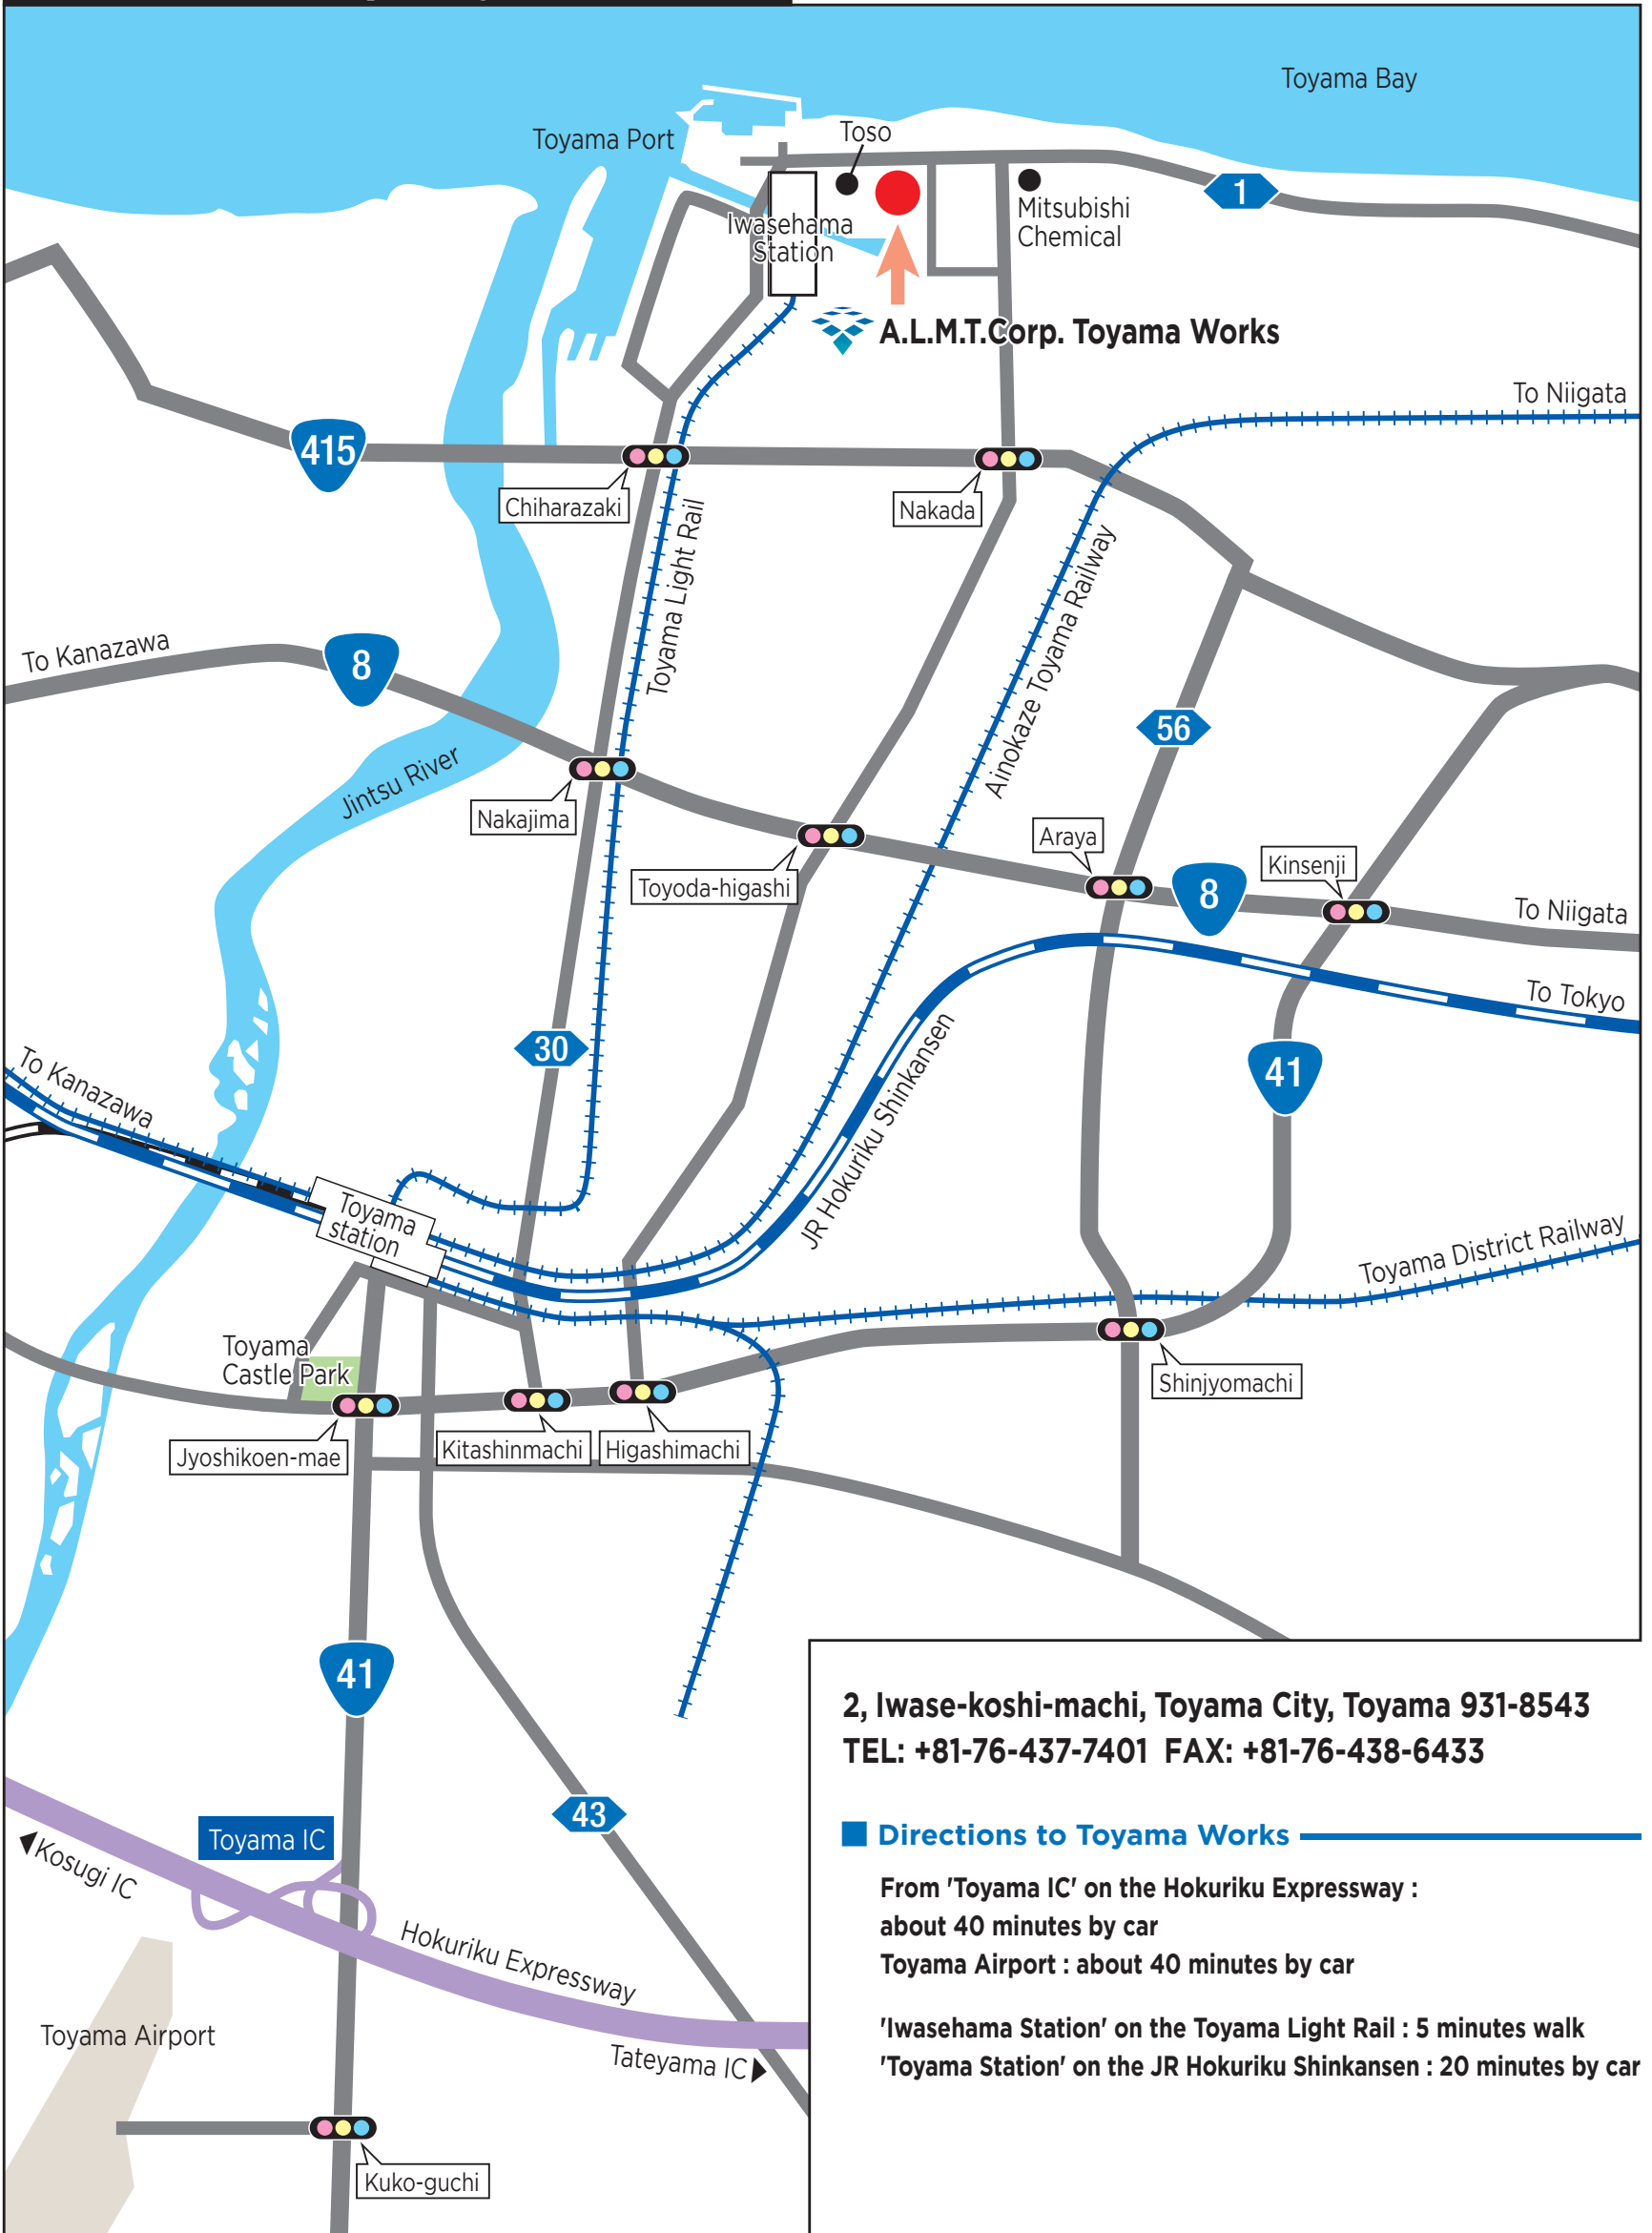

A.L.M.T.Corp. Toyama Works

2, Iwase-koshi-machi, Toyama City, Toyama 931-8543
TEL: +81-76-437-7401 FAX: +81-76-438-6433

Directions to Toyama Works

From 'Toyama IC' on the Hokuriku Expressway :
 about 40 minutes by car
 Toyama Airport : about 40 minutes by car

'Iwasehama Station' on the Toyama Light Rail : 5 minutes walk
 'Toyama Station' on the JR Hokuriku Shinkansen : 20 minutes by car